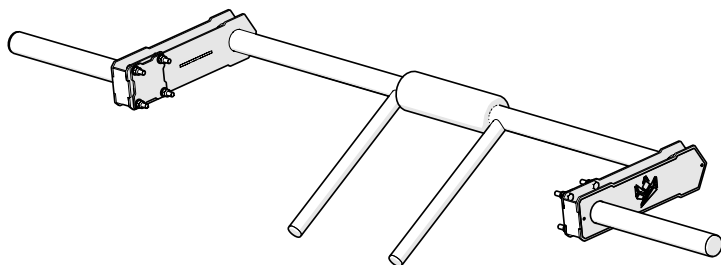

Duchess Squat Bar

KingsBox[®]
BUILDING BETTER HUMANS

Assembly elements:

Position 1

Duchess Squat Bar

Position 2

HybridBar Sleeve

Position 4

M10x40

Position 5

Washer M10

Position 6

Nut M10

Position 7

Plug 1,5 cole

Position 8

Plug 1 cole

Position 9

Neck Pillow

Assembly instruction:

STEP: 1