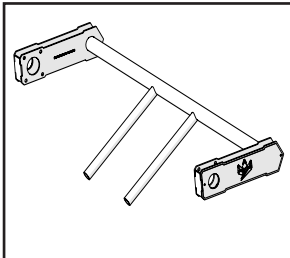

Duchess Squat Bar

KingsBox[®]
BUILDING BETTER HUMANS

Assembly elements:

Position 1

Duchess Squat Bar

Position 2

HybridBar Sleeve

Position 4

M10x40

Position 5

Washer M10

Position 6

Nut M10

Position 7

Plug 1,5 cole

Position 8

Plug 1 cole

Position 9

Neck Pillow

Assembly instruction:

STEP: 1